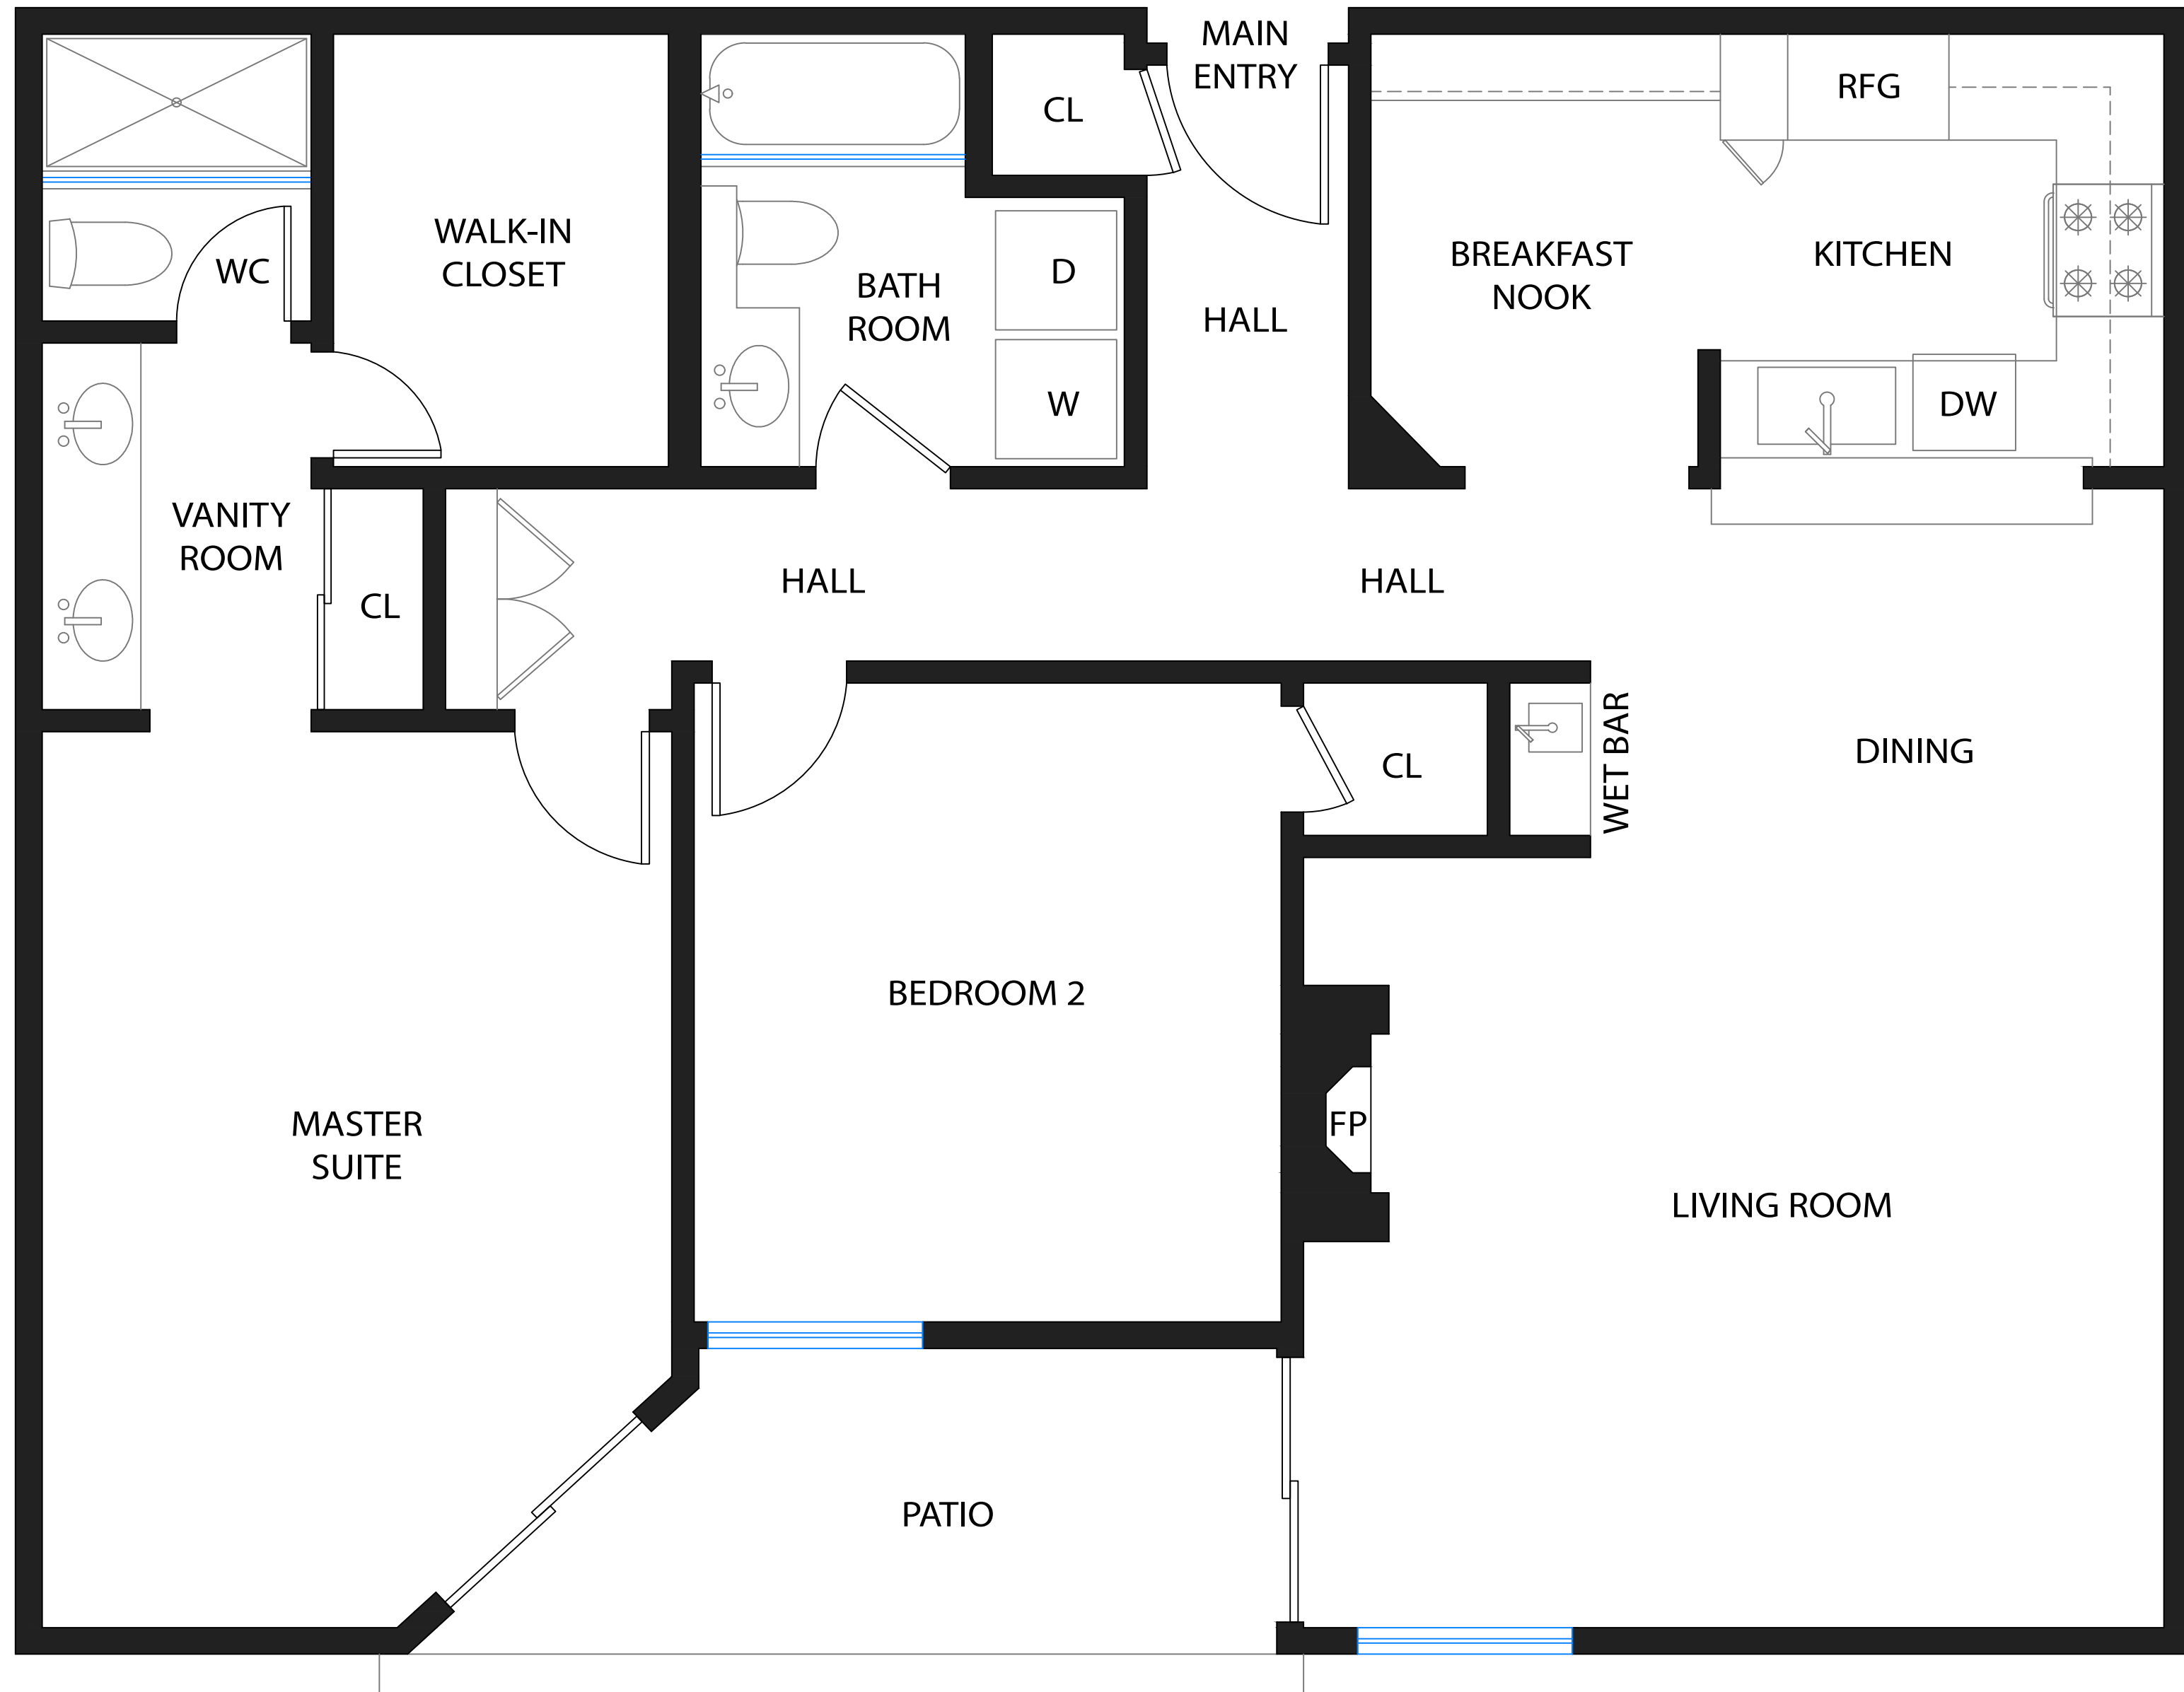

58 North El Camino Real #210

San Mateo, CA. 94401

DISCLAIMER: RENDERING BY OPEN HOMES PHOTOGRAPHY. ALL MEASUREMENTS ARE APPROXIMATE AND MAY NOT BE EXACT. DO NOT RELY ON THE ACCURACY OF THIS FLOOR PLAN WHEN DETERMINING THE PRICE OF A PROPERTY OR MAKING DECISIONS REGARDING BUYING OR SELLING OF PROPERTIES WITHOUT INDEPENDENT VERIFICATION.